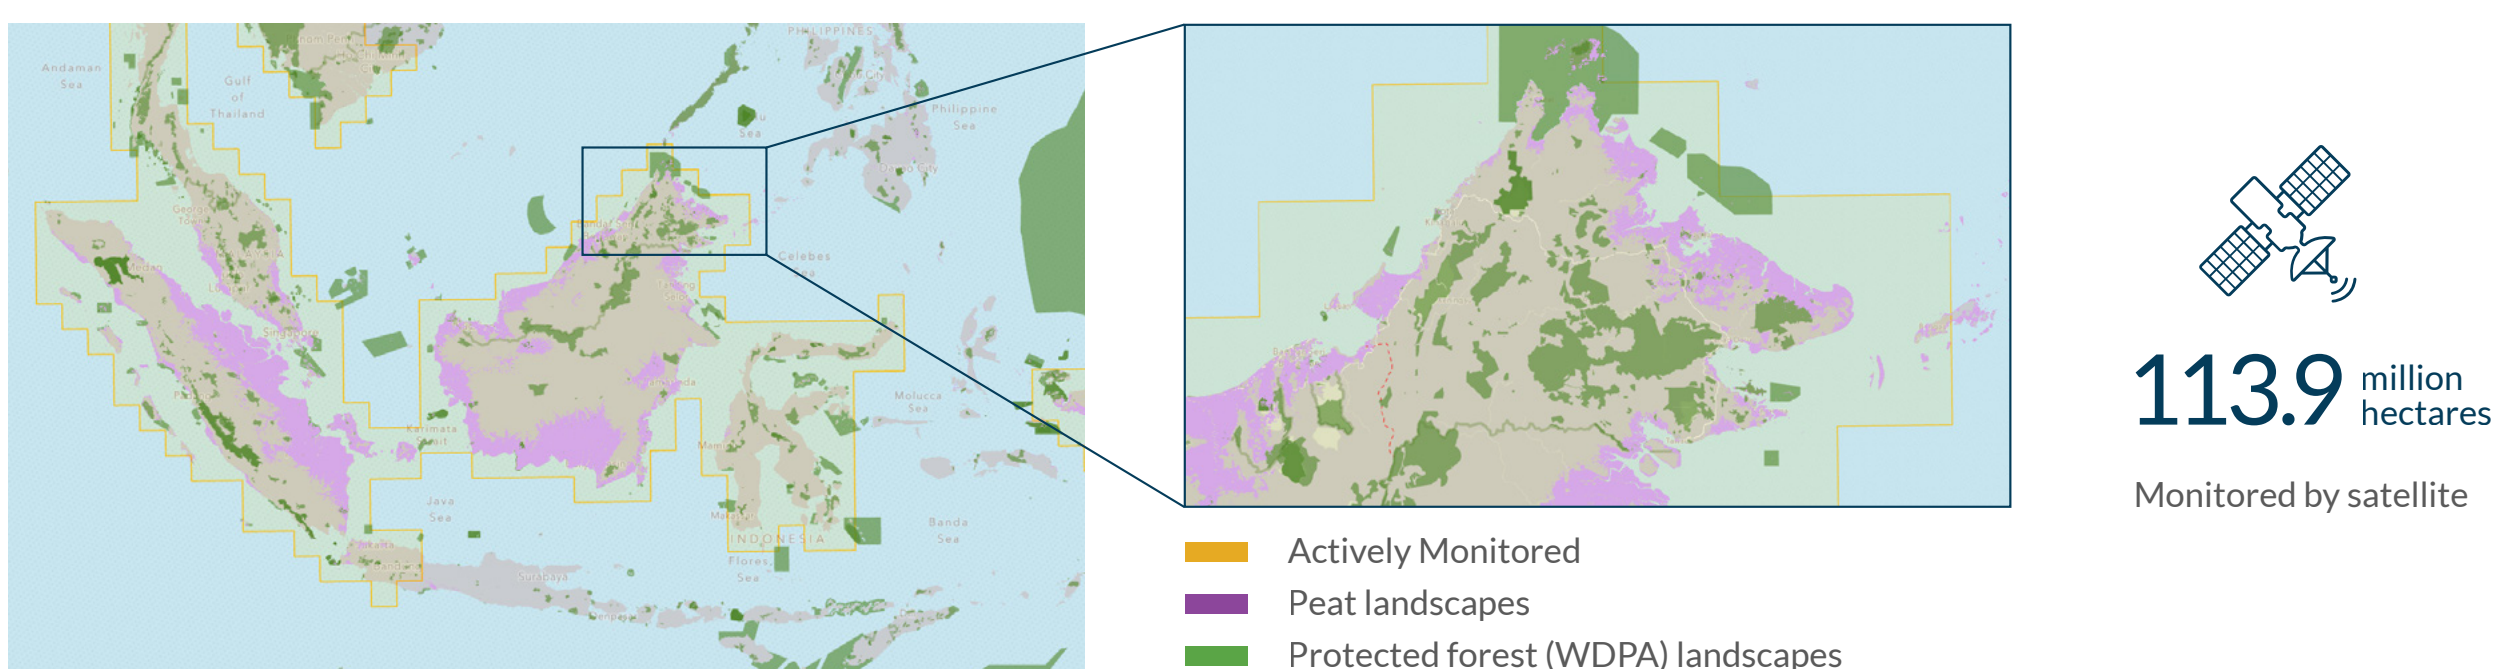

Verification*

Since the end of 2017 we have actively monitored Peninsula and Sabah in Malaysia using satellites.

- On a bi-weekly basis we check an area of 30 Million hectares for land use change by analyzing near real time satellite images.
- Using our powerful GIS platform combining forest and peat maps with the latest Sentinel-2 images, we are actionable on alerts and we follow up with suppliers and stakeholders if necessary.

You can find more details on the way we expand the monitored area [here](#).